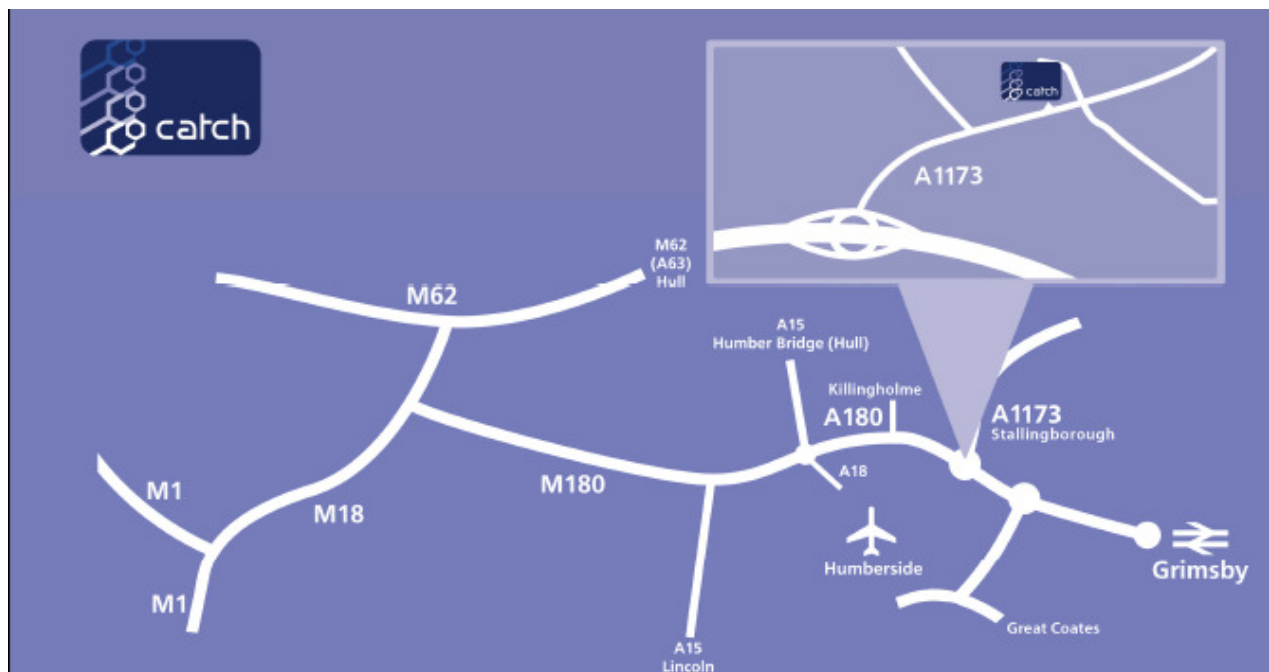

## Routes to our Centre

We are located 0.5 miles north of the Stallingborough Interchange, from the A180 take the slip road onto the A1173 continue to the roundabout, then proceed straight ahead – 2<sup>nd</sup> exit. CATCH is your first exit on the left.